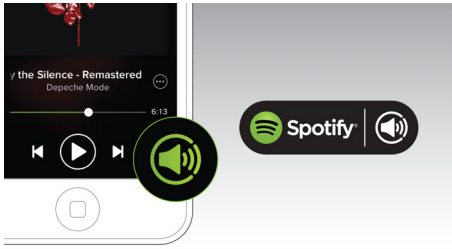

Just hit 'PLAY' button

- Play a song from wherever you left off on your mobile
- Switch instantly from mobile or tablet to speaker
- Flip from room (speaker A) to room (speaker B)

Powerful room-filling sound

- Quad drivers to deliver 20W powerful room-filling sound

PHILIPS

Spotify multiroom speaker
Spotify Connect Multiroom, Just hit "PLAY"

Highlights

Spotify as a remote

Browse & play music on selected speaker with the Spotify app