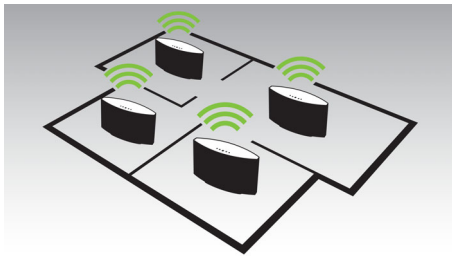

- Quad drivers to deliver 20W powerful room-filling sound

PHILIPS

Spotify multiroom speaker
Spotify Connect Multiroom, Just hit "PLAY"

Highlights

Spotify as a remote

Browse & play music on selected speaker with the Spotify app

Multiroom

Networked speakers mean you can play a song in one room, or in multiple rooms at the same time so your music can follow you around the house.

Philips companion apps

Philips companion apps simplify wireless speaker setup