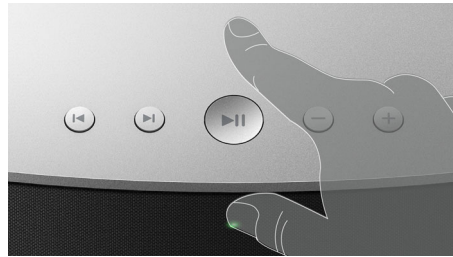

Just hit 'PLAY' button

- Play a song from wherever you left off on your mobile
- Switch instantly from mobile or tablet to speaker
- Flip from room (speaker A) to room (speaker B)

Powerful room-filling sound

- Quad drivers to deliver 20W powerful room-filling sound

PHILIPS

Spotify multiroom speaker
Spotify Connect Multiroom, Just hit "PLAY"

Highlights

Spotify as a remote

Browse & play music on selected speaker with the Spotify app

Multiroom

Networked speakers mean you can play a song in one room, or in multiple rooms at the same time so your music can follow you around the house.

Philips companion apps

Philips companion apps simplify wireless speaker setup

Just hit "PLAY"

Just hit play to start your music wherever you left off on your mobile or tablet. Listen to your favorite tunes almost without interruption when moving from outdoors to indoors, or from one room to another.