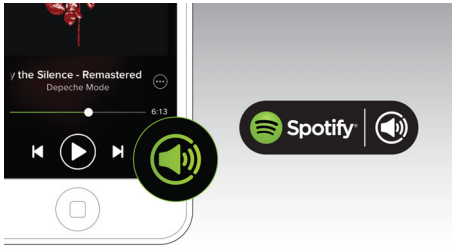

Just hit 'PLAY' button

- Play a song from wherever you left off on your mobile
- Switch instantly from mobile or tablet to speaker
- Flip from room (speaker A) to room (speaker B)

Natural clear sound

- Authentic sound from twin audiophile-grade drivers

PHILIPS

Spotify multiroom speaker
Spotify Connect Multiroom, Just hit "PLAY"

Highlights

Spotify as a remote

Browse & play music on selected speaker with the Spotify app

Multiroom

Networked speakers mean you can play a song in one room, or in multiple rooms at the same time so your music can follow you around the house.

Twin audiophile-grade drivers

The speaker features two audiophile-grade drivers and two bass ports for expanded low frequency bass, creating a truly immersive and dynamic sound. Enjoy powerful sound in a compact size.