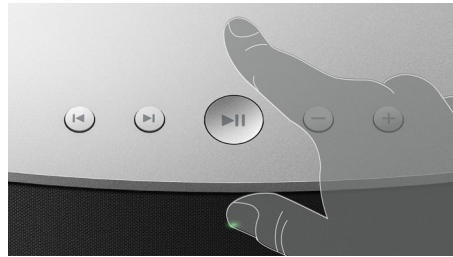

Just hit 'PLAY' button

- Play a song from wherever you left off on your mobile
- Switch instantly from mobile or tablet to speaker
- Flip from room (speaker A) to room (speaker B)

Natural clear sound

- Authentic sound from twin audiophile-grade drivers

PHILIPS

Spotify multiroom speaker
Spotify Connect Multiroom, Just hit "PLAY"

Highlights

Spotify as a remote

Browse & play music on selected speaker with the Spotify app

Multiroom

Networked speakers mean you can play a song in one room, or in multiple rooms at the same time so your music can follow you around the house.

Philips companion apps

Philips companion apps simplify wireless speaker setup

Just hit "PLAY"

Just hit play to start your music wherever you left off on your mobile or tablet. Listen to your favorite tunes almost without interruption when moving from outdoors to indoors, or from one room to another.

Twin audiophile-grade drivers

The speaker features two audiophile-grade drivers and two bass ports for expanded low frequency bass, creating a truly immersive and dynamic sound. Enjoy powerful sound in a compact size.