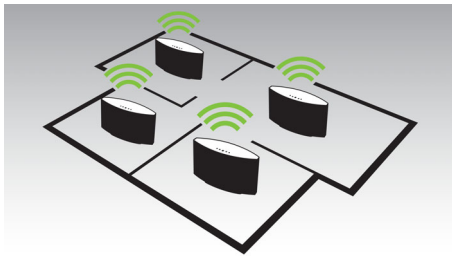

Just hit 'PLAY' button

- Play a song from wherever you left off on your mobile
- Switch instantly from mobile or tablet to speaker
- Flip from room (speaker A) to room (speaker B)

Natural clear sound

- Authentic sound from twin audiophile-grade drivers

PHILIPS

Spotify multiroom speaker
Spotify Connect Multiroom, Just hit "PLAY"

Highlights

Spotify as a remote

Browse & play music on selected speaker with the Spotify app

Multiroom

Networked speakers mean you can play a song in one room, or in multiple rooms at the same time so your music can follow you around the house.

Philips companion apps

Philips companion apps simplify wireless speaker setup

Just hit "PLAY"

Just hit play to start your music wherever you left off on your mobile or tablet. Listen to your favorite tunes almost without interruption when moving from outdoors to indoors, or from one room to another.

Twin audiophile-grade drivers

The speaker features two audiophile-grade drivers and two bass ports for expanded low frequency bass, creating a truly immersive and dynamic sound. Enjoy powerful sound in a compact size.